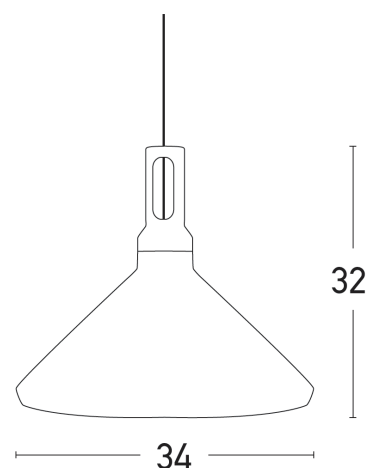

Interior Lighting

1512-W Pendant light

Bulb:	1xE27 MAX 40W
Voltage:	220-240V
Operating Frequency:	50/60HZ
IP:	IP20
Class:	I
Color:	White
Material:	Aluminium
Cable Length:	120 cm
Height:	32 cm
Diameter:	34 cm
Net Weight:	1,5 kg

Description

Modern aluminium pendant light in white color.

E27
LAMP

5213007833679

PRODUCT DATA SHEET