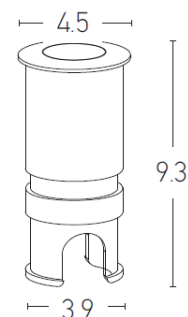

Outdoor Lighting

E179 Recessed spot light

Build in Led:	3W LED, 3000K, 80Lumen/W
IP:	IP65
Class:	I
Material:	Aluminium
Diameter:	4.8cm
Height:	10cm
Cutting hole:	3.9cm
Driver:	Not included
Recommended Driver:	D2420
Net Weight:	0.15Kg

Description

Recessed spot light made by Aluminium in Chrome matt color.

5213007830753

Driver D24-20
D: 18.4x3.7x3.3
Output Power: MAX 20W
DC Voltage 24V

PRODUCT DATA SHEET