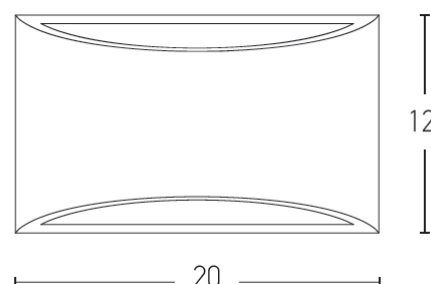

Architectural Lighting

180025

Wall Lamp

Bulb :	1x G9 MAX 25W
Voltage:	220-240V
Operating Frequency:	50-60Hz
IP:	IP20
Class:	I
Material:	Gypsum
Color:	Pure White
Length:	20cm
Width:	8.5cm
Height:	12cm
Net Weight:	1Kg

Description

Wall lamp made by Gypsum in Pure White color.

G9
LAMP

5213007830050

PRODUCT DATA SHEET