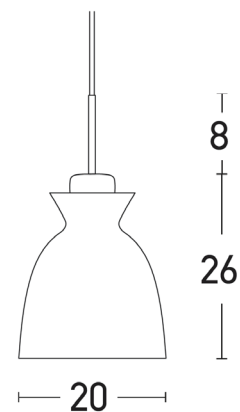

## Interior Lighting

### 180065 Pendant light

Bulb:	1x E27 MAX 40W
Voltage:	220-240V
Operating Frequency:	50/60HZ
IP:	IP20
Class:	I
Color:	Green Matt
Material:	Aluminium
Cable Length:	150 cm
Height:	26 cm
Diameter:	20 cm
Net Weight:	0,9kg

## Description

Contemporary pendant light from aluminium in Green Matt color.

**E27**  
LAMP

5213007830401

PRODUCT DATA SHEET