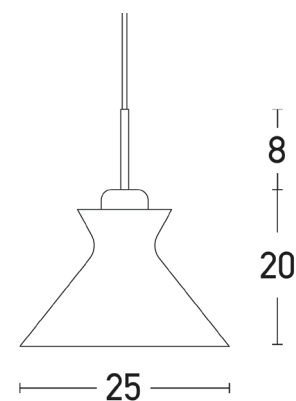

## Interior Lighting

### 180066 Pendant light

Bulb:	1x E27 MAX 40W
Voltage:	220-240V
Operating Frequency:	50/60HZ
IP:	IP20
Class:	I
Color:	White Matt
Material:	Aluminium
Cable Length:	150 cm
Height:	20 cm
Diameter:	25 cm
Net Weight:	0,9 kg

## Description

Contemporary pendant light from aluminium in white matt color.

**E27**  
LAMP

5213007830418

PRODUCT DATA SHEET