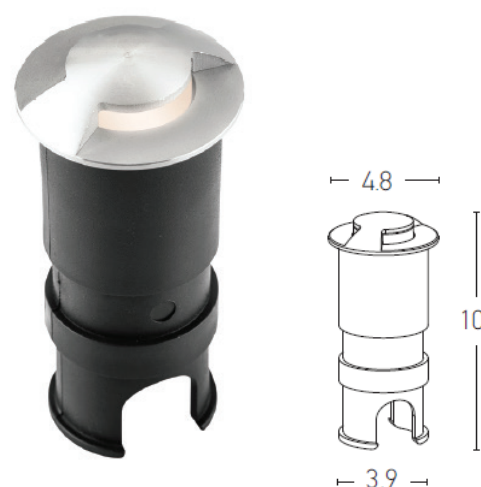

Outdoor Lighting

E180 Recessed ground spot light

Build in Led:	3W LED, 3000K
IP:	IP65
Class:	I
Color:	Chrome Matt
Driver:	Not Included
Material:	Aluminium-Stainless Steel-PC Diffuser
Height:	10 cm
Outside Diameter:	4.8 cm
Cutting hole:	3.9cm
Recommended Driver:	D24-20
Net Weight:	0.11Kg

Description

Recessed in ground spot made by Aluminium-Stainless Steel-PC Diffuser in Chrome Matt color.

5213007830760

PRODUCT DATA SHEET