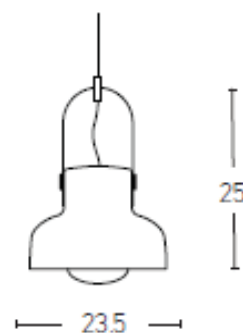

Interior Lighting

18190 Pendant light

Bulb:	1xE27 MAX 40W
Voltage:	220-240V
Operating Frequency:	50/60HZ
Class:	I
IP:	IP20
Available Cable:	150 cm
Color:	White Matt
Material:	Metal-Aluminium
Diameter:	23.5 cm
Height:	25 cm
Net Weight:	1.8 kg

Description

Pendant light made by aluminum in white matt color.

E27
LAMP

5213007831392

PRODUCT DATA SHEET