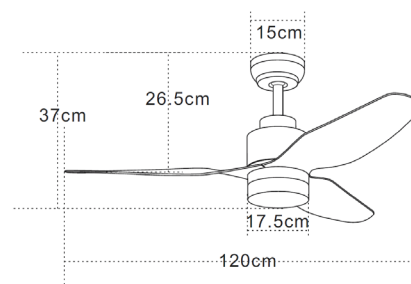

Interior Lighting

19130

FAN

Build in Led:	18W LED, 3000K-4000K-6000K 100Lumen/W
Voltage:	220-240V
Operating Frequency:	50/60HZ
Special Feature:	5-Speed Remote Control
Class:	I
Motor:	DC Motor
Night Mode:	Time Setting 1H/4H/8H
Height:	H:37-49.5cm 2 Down Rod (Tube:12.5-25cm)
Diameter:	47"Ø120cm
Material:	Metal-Acrylic-ABS
Air Flow:	156,3 m ³ min/summer & winder function
Available Color:	White-Maple Blades
Net weight:	7 kg

Description

Metal - ABS Fan with 5 Speeds Remote control, DC Motor and 18W LED Lamp with Acrylic cover.

5213007836601

PRODUCT DATA SHEET