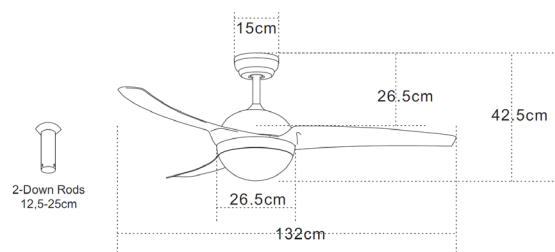

Interior Lighting

19133 FAN

Bulb:	18W LED, 3000K-4000K-6000K 100Lumen/W
Voltage:	220-240V
Operating Frequency:	50/60HZ
Special Feature:	3-Speed Remote Control
Class:	I
Motor:	AC Motor
Night Mode:	Time Setting 1H/2H/4H/8H
Height:	H:42.5-55cm 2 Down Rod (Tube:12.5-25cm)
Diameter:	52" Ø132cm
Material:	Metal-Glass-ABS Blades
Air Flow:	152 m ³ min/ summer function
Available Color:	White
Net weight:	10 kg

Description

Metal-ABS (Blades) Fan with 3 Speeds Remote control, AC Motor and 18W LED Lamp with Glass cover.

5213007836632

PRODUCT DATA SHEET