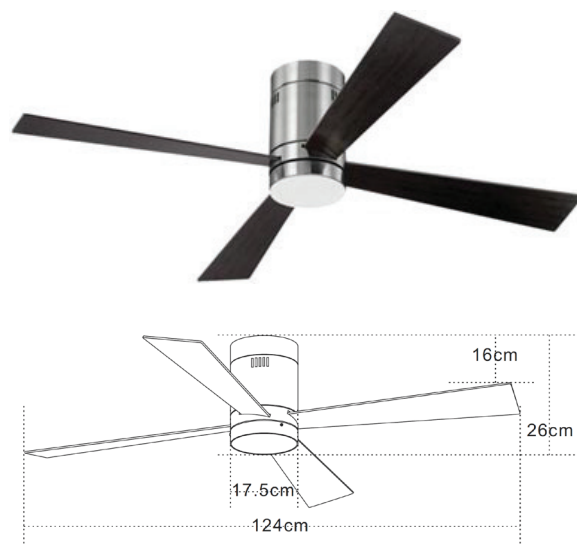

Interior Lighting

19138 FAN

Bulb:	15W LED, 3000K-4000K-6000K 100Lumen/W
Voltage:	220-240V
Operating Frequency:	50/60HZ
Special Feature:	3-Speed Remote Control
Class:	I
Motor:	AC Motor
Night Mode:	Time Setting 1H/2H/4H/8H
Height:	H:26cm
Diameter:	49"Ø124cm
Material:	Metal-Acrylic-Plywood (MDF)
Air Flow:	168 m ³ min /summer function
Available Color:	Chrome Matt-Brown Wood Blades
Net weight:	7 kg

Description

Ceiling metal - Plywood (MDF) Fan with 3 Speeds Remote control, AC Motor and 15W LED Lamp with Acrylic cover.

5213007836687

PRODUCT DATA SHEET