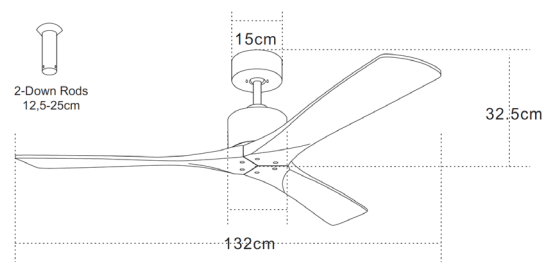

Interior Lighting

19142 FAN

Bulb:	Without Light
Voltage:	220-240V
Operating Frequency:	50/60HZ
Special Feature:	3-Speed Remote Control
Class:	I
Motor:	AC Motor
Night Mode:	Time Setting 1H/2H/4H/8H
Height:	H:32.5-45cm 2 Down Rod (Tube:12.5-25cm)
Diameter:	52" Ø132cm
Material:	Metal-Wood
Air Flow:	145 m ³ min/summer function
Available Color:	Chrome Matt-Natural blades
Net weight:	7 kg

Description

Metal - Wood Fan with 3 Speeds Remote control and AC Motor.

5213007836724

PRODUCT DATA SHEET