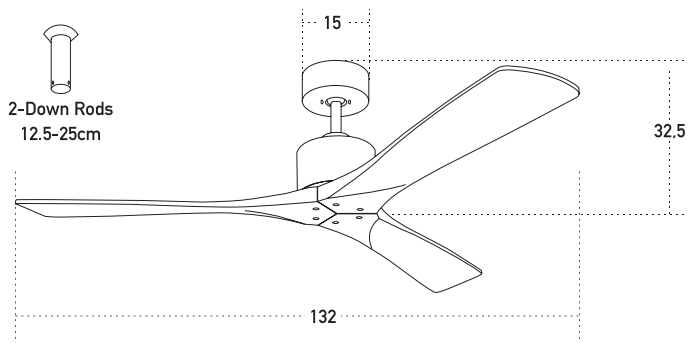

Description

Ceiling Fan without light made of metal and wood in a black matte finish with natural cherry wood flaps. It has summer mode with 3 speeds and remote control