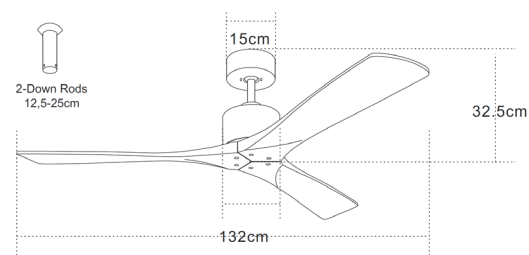

Interior Lighting

19143 FAN

Bulb:	Without Light
Voltage:	220-240V
Operating Frequency:	50/60HZ
Special Feature:	3-Speed Remote Control
Class:	I
Motor:	AC Motor
Night Mode:	Time Setting 1H/2H/4H/8H
Height:	H:32.5-45cm 2 Down Rod (Tube:12.5-25cm)
Diameter:	52" Ø132cm
Material:	Metal-Wood
Air Flow:	145 m ³ min/summer function
Available Color:	Coffee Matt-Cherry Wood Blades
Net Weight:	7 kg

Description

Metal - Wood Fan with 3 Speeds Remote control and AC Motor.

5213007836731

PRODUCT DATA SHEET