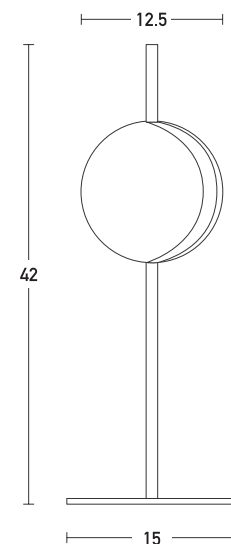

## Product Data Sheet

Date: 02/07/2021  
[www.zambelislights.gr](http://www.zambelislights.gr)

Code 2004

Color: Black Matt  
 Gold Matt

### Indoor Lighting

Power	8W
Voltage	220-240V
Operating Frequency	50/60Hz
Color Temperature	3000K
Lumen	640Lm
Cri	80
Dimensions	Ø: 12.5cm H: 42cm
Base	Ø: 15cm H: 0.5cm
Non Dimmable	⊗
Material	Metal - Aluminium - Acrylic
Special Feature	Opal Ball Ø: 12.5cm

### Description

Indoor Table Led Light by Metal, Aluminium and Acrylic in Black Matt and Gold Matt color.

5213010011217