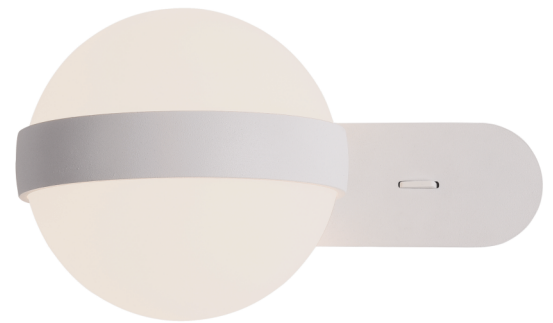

Product Data Sheet

Date: 22/06/2021
www.zambelislights.gr

Code 20167

Color: White Matt

Indoor Lighting

Power	5.6W
Voltage	220-240V
Operating Frequency	50/60Hz
Color Temperature	3000K
Lumen	400Lm
Cri	80
Dimensions	L: 15.5cm W: 20cm H: 12cm
Base	L: 2.5cm W: 20cm H: 6cm
Non Dimmable	<input checked="" type="checkbox"/>
Material	Metal - Acrylic
Special Feature	Switch On-Off

Description

Indoor Wall Led Light by Metal and Acrylic in White Matt color.

5213010013662