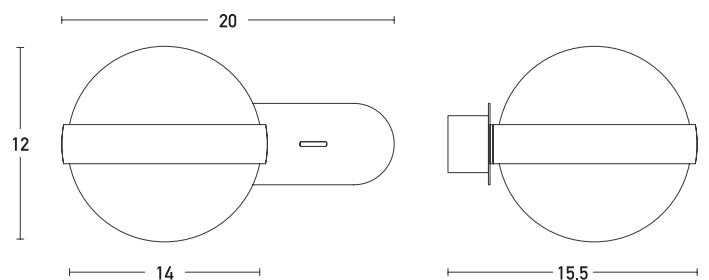

Product Data Sheet

Date: 22/06/2021
www.zambelislights.gr

Code 20167

Color: White Matt

Indoor Lighting

Power	5.6W
Voltage	220-240V
Operating Frequency	50/60Hz
Color Temperature	3000K
Lumen	400Lm
Cri	80
Dimensions	L: 15.5cm W: 20cm H: 12cm
Base	L: 2.5cm W: 20cm H: 6cm
Non Dimmable	<input checked="" type="checkbox"/>
Material	Metal - Acrylic
Special Feature	Switch On-Off

Description

Indoor Wall Led Light by Metal and Acrylic in White Matt color.

5213010013662