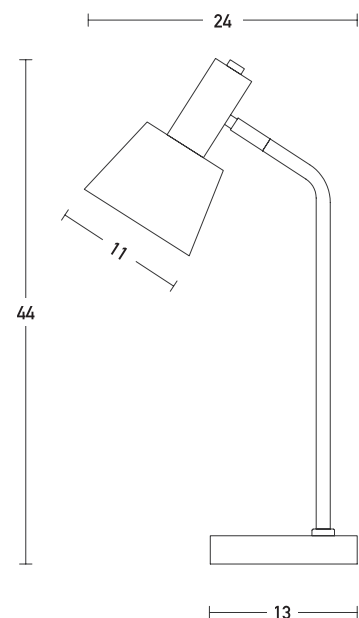

## Indoor Lighting

Bulb	1xE14
Power	MAX 25W
Voltage	220-240V
Operating Frequency	50/60Hz
Dimensions	L: 24cm H: 44cm
Base	∅: 13cm H: 2.5cm
Material	Metal - Aluminium
Special Feature	150cm Cable Available

## Description

Indoor Table 1xE14 Light by Metal and Aluminium in Gray Matt and Gold Matt color.

5213010014218