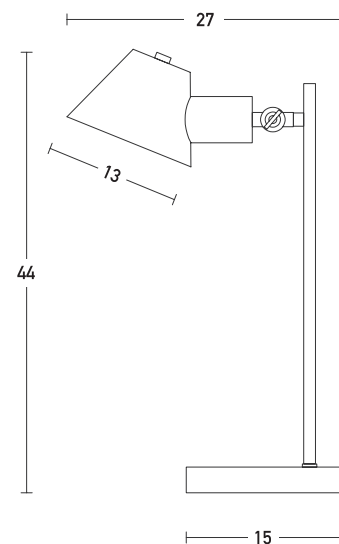

Product Data Sheet

Date: 05/07/2021
www.zambelislights.gr

Code 20223

Color: Black Matt
 Gold Matt

Indoor Lighting

Bulb	1xE27
Power	MAX 25W
Voltage	220-240V
Operating Frequency	50/60Hz
Dimensions	L: 27cm H: 44cm
Base	Ø: 15cm H: 2.5cm
Material	Metal - Aluminium
Special Feature	150cm Cable Available

Description

Indoor Table 1xE27 Light by Metal and Aluminium in Black Matt and Gold Matt color.

5213010014249