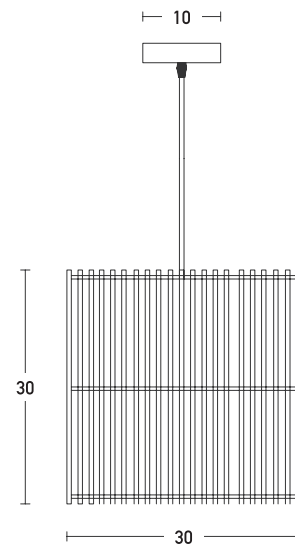

Description

Indoor Pendant 1xE27 Light by Metal and Rattan in Natural color.