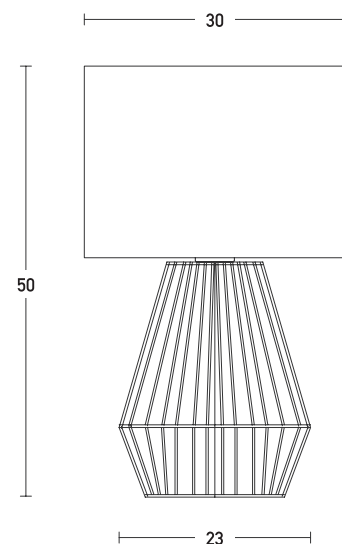

Product Data Sheet

Date: 02/07/2021
www.zambelislights.gr

Code 20235

Color: Light Beige

Indoor Lighting

Bulb	1xE27
Power	MAX 40W
Voltage	220-240V
Operating Frequency	50/60Hz
Dimensions	Ø: 30cm H: 50cm
Material	Metal - Thread String Cord - Fabric
Special Feature	120cm Cable Available
	Shade Ø: 30cm H: 20cm

Description

Indoor Table 1xE27 Light by Metal, Thread String Cord and Fabric in Natural color with Light Beige Shade.

5213010014324