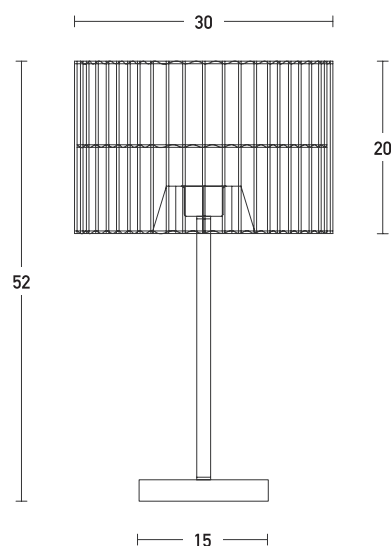

Product Data Sheet

Date: 02/07/2021
www.zambelislights.gr

Code 20238

Color: Black

Indoor Lighting

Bulb	1xE27
Power	MAX 40W
Voltage	220-240V
Operating Frequency	50/60Hz
Dimensions	Ø: 30cm H: 52cm
Base	Ø: 15cm H: 2cm
Material	Metal - Rattan
Special Feature	120cm Cable Available
	Shade Ø: 30cm H: 20cm

Description

Indoor Table 1xE27 Light by Metal and Rattan in Black color.

5213010014355