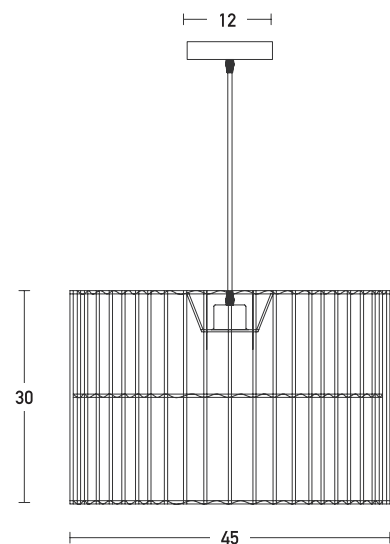

Description

Indoor Pendant 1xE27 Light by Metal and Rattan in Black color.