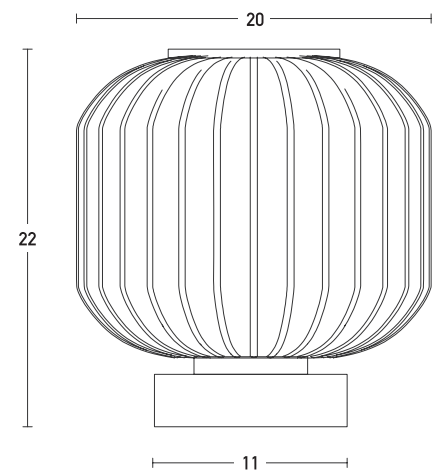

Product Data Sheet

Date: 02/07/2021
www.zambelislights.gr

Code 20250

Color: Transparent
 Brushed Brass

Indoor Lighting

Bulb	1xE27
Power	MAX 25W
Voltage	220-240V
Operating Frequency	50/60Hz
Dimensions	Ø: 20cm H: 22cm
Base	Ø: 11cm H: 2.5cm
Material	Metal - Glass
Special Feature	150cm Cable Available

Description

Indoor Table 1xE27 Light by Metal and Glass in Brushed Brass color.

5213010014447