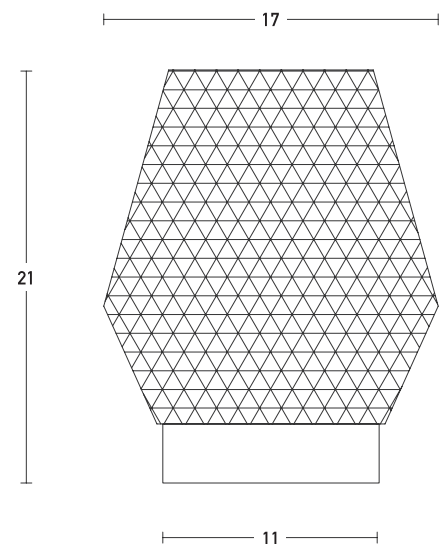

Product Data Sheet

Date: 02/07/2021
www.zambelislights.gr

Code 20251

Color: Transparent
 Brushed Brass

Indoor Lighting

Bulb	1xE27
Power	MAX 25W
Voltage	220-240V
Operating Frequency	50/60Hz
Dimensions	Ø: 17cm H: 21cm
Base	Ø: 11cm H: 2.5cm
Material	Metal - Glass
Special Feature	150cm Cable Available

Description

Indoor Table 1xE27 Light by Metal and Glass in Brushed Brass color.

5213010014454