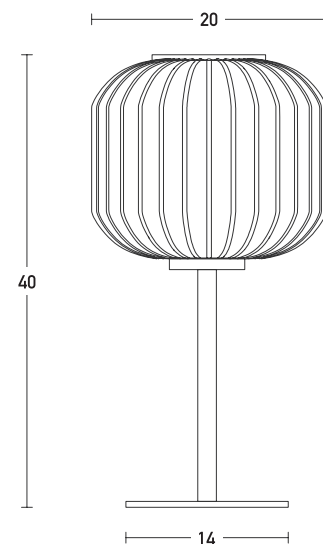

Product Data Sheet

Date: 02/07/2021
www.zambelislights.gr

Code 20252

Color: White
 Brushed Brass

Indoor Lighting

Bulb	1xE27
Power	MAX 25W
Voltage	220-240V
Operating Frequency	50/60Hz
Dimensions	Ø: 20cm H: 40cm
Base	Ø: 14cm H: 0.5cm
Material	Metal - Glass
Special Feature	150cm Cable Available

Description

Indoor Table 1xE27 Light by Metal and Glass in White and Brushed Brass color.

5213010014461