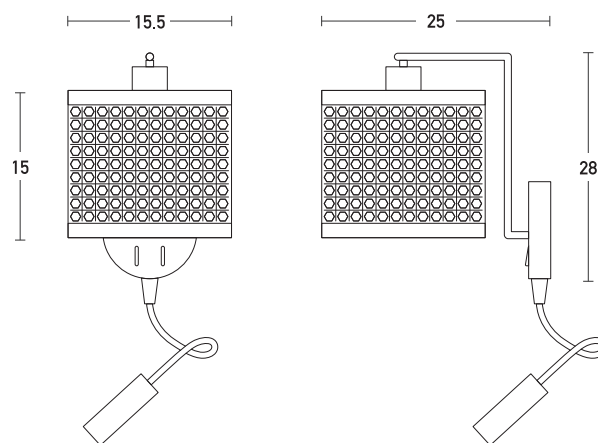

Product Data Sheet

Date: 29/06/2021
www.zambelislights.gr

Code 20355

Color: Black Matt
 Natural

Indoor Lighting

Led	3W
Bulb	1xE27
Power	MAX 40W
Voltage	220-240V
Operating Frequency	50/60Hz
Color Temperature	3000K
Lumen	240Lm
Dimensions	L: 25cm W: 15.5cm H: 28cm
Base	Ø: 12cm H: 2.5cm
Switch	2/Switch On-Off
Material	Metal - Bush
Special Feature	Shade Ø: 15.5cm H: 15cm Stick Ø: 2.8cm L: 36cm

Description

Indoor Wall 1xE27 and Led Light by Metal and Bush in Black Matt and Natural color.

5213010016496