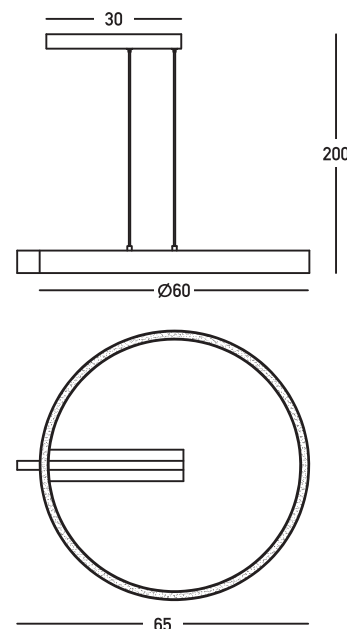

Product Data Sheet

Date: 17/01/2023
www.zambelislights.gr

Code 22011

Color: Sandy Black

Gold Matte

Indoor Lighting

Power	41W
Voltage	220-240V
Operating Frequency	50/60Hz
Color Temperature	3000K
Lumen	4200Lm
Cri	80
Dimensions	Ø: 60cm W: 65cm H: 200cm
Base	L: 30cm W: 7cm H: 3.5cm
Dimmable Triac	☉
Material	Metal-Aluminum-Acrylic
Special Feature	200cm Cable Adjustable
Profile	W: 2.5cm H: 5.3cm

Description

Pendant LED lighting ring made of metal, aluminum and acrylic, in a sandy black and a gold matte finishing.

www.zambelislights.gr | www.zambelislights.com

5213010017615