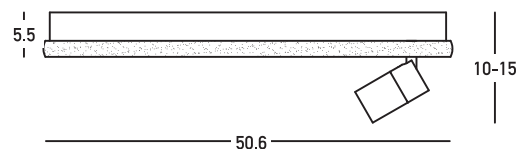

# Product Data Sheet

Date: 17/01/2023  
[www.zambelislights.gr](http://www.zambelislights.gr)

Code 22015

Color: White Matte

## Indoor Lighting

Power	61W   2x 5W
Voltage	220-240V
Operating Frequency	50/60Hz
Color Temperature	3000K
Lumen	6700Lm
Cri	80
Dimensions	Ø: 50.6cm H: 10-15cm
Spots Dimensions	Ø: .5cm L: 8cm
Dimmable Triac	⊙
Material	Metal-Aluminum-Silicon
Special Feature	Movable Spots