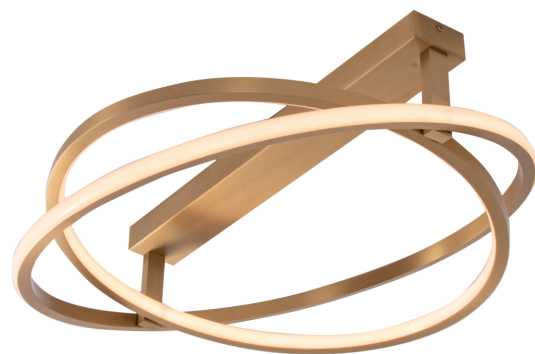

Product Data Sheet

Date: 17/01/2023
www.zambelislights.gr

Code 22018

Color: Gold Matte

Indoor Lighting

Power	56W
Voltage	220-240V
Operating Frequency	50/60Hz
Color Temperature	3000K
Lumen	6000Lm
Cri	80
Dimensions	Ø: 60cm H: 14-24cm
Base	L: 56.5cm W: 7cm H: 3.5cm
Dimmable Triac	○
Material	Metal-Aluminum-Silicon
Special Feature	Movable Rings
Profile	W: 2cm H: 2cm

Description

Ceiling LED light with two movable rings made of metal, aluminum and silicon, in a gold matte finishing.

5213010017684