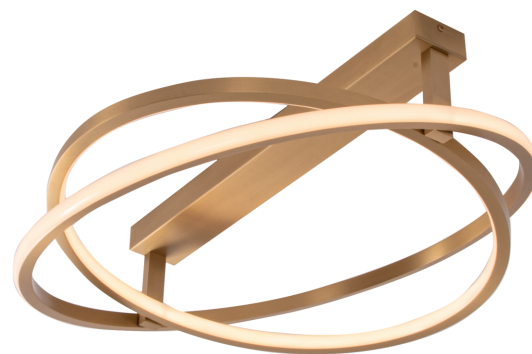

Product Data Sheet

Date: 17/01/2023
www.zambelislights.gr

Code 22019

Color: Gold Matte

Indoor Lighting

Power	80W
Voltage	220-240V
Operating Frequency	50/60Hz
Color Temperature	3000K
Lumen	8500Lm
Cri	80
Dimensions	Ø: 79cm H: 18-34cm
Base	L: 75.5cm W: 7cm H: 3.5cm
Dimmable Triac	○
Material	Metal-Aluminum-Silicon
Special Feature	Movable Rings
Profile	W: 2cm H: 2cm

Description

Ceiling LED light with two movable rings made of metal, aluminum and silicon, in a gold matte finishing.

5213010017691