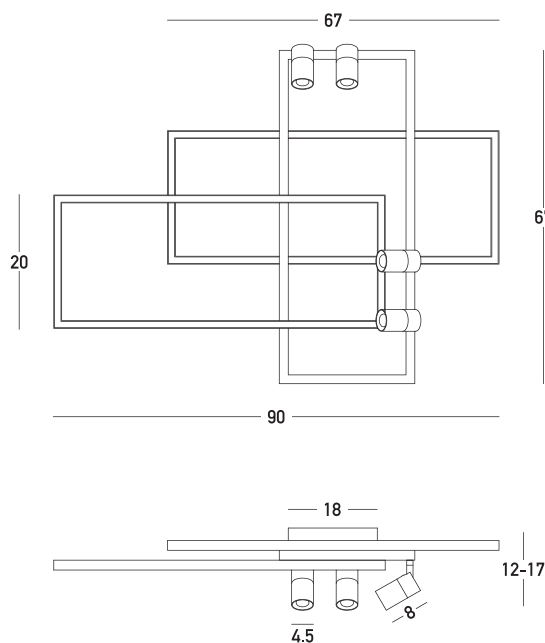

Product Data Sheet

Date: 12/01/2023
www.zambelislights.gr

Code 22020

Color: Sandy Black

Indoor Lighting

Power	32W 4x 5W (52W MAX)
Voltage	220-240V
Operating Frequency	50/60Hz
Color Temperature	3000K
Lumen	5700Lm
Cri	80
Dimensions	L: 90cm W: 67cm H: 12-17cm
Base	L: 18cm W: 18cm H: 8.5cm
Spots Dimensions	Ø: 4.5cm L: 8cm
Dimmable Triac	<input type="radio"/>
Material	Metal-Aluminum
Profile	W: 1.7cm H: 2cm
Special Feature	Movable Spots

Description

Ceiling LED light with two bright linear parallelograms and four movable LED spots made of metal, aluminum and silicone, in sandy black shade.

5213010017707

www.zambelislights.gr | www.zambelislights.com
