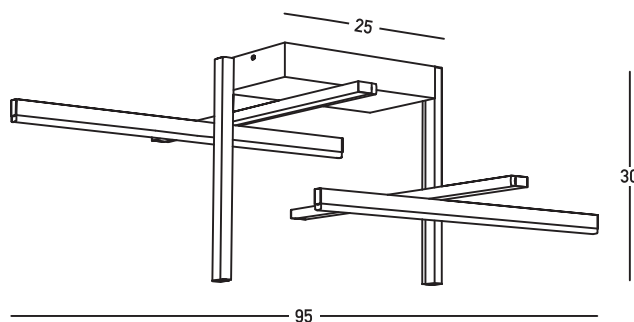

Product Data Sheet

Date: 16/01/2023
www.zambelislights.gr

Code 22026

Color: Sandy Black Base

Gold Matte

Indoor Lighting

Power	46W
Voltage	220-240V
Operating Frequency	50/60Hz
Color Temperature	3000K
Lumen	4987Lm
Cri	80
Dimensions	L: 95cm W: 65cm H: 30cm
Base	L: 25cm W: 15cm H: 4.5cm
Dimmable Triac	○
Material	Metal-Aluminum-Silicon
Profile	W: 1.2cm H: 3cm

Description

Ceiling LED ceiling light made of metal, aluminum and silicone, in a gold matte finishing with sandy black base.

5213010017752

www.zambelislights.gr | www.zambelislights.com
