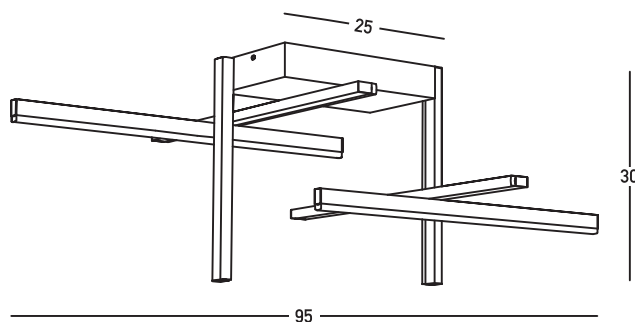

Product Data Sheet

Date: 16/01/2023
www.zambelislights.gr

Code 22027

Color: Sandy Black

Indoor Lighting

Power	46W
Voltage	220-240V
Operating Frequency	50/60Hz
Color Temperature	3000K
Lumen	4987Lm
Cri	80
Dimensions	L: 95cm W: 65cm H: 30cm
Base	L: 25cm W: 15cm H: 4.5cm
Dimmable Triac	<input type="radio"/>
Material	Metal-Aluminum-Silicon
Profile	W: 1.2cm H: 3cm

Description

Ceiling LED ceiling light made of metal, aluminum and silicone, in a sandy black finishing.

5213010017769

www.zambelislights.gr | www.zambelislights.com
