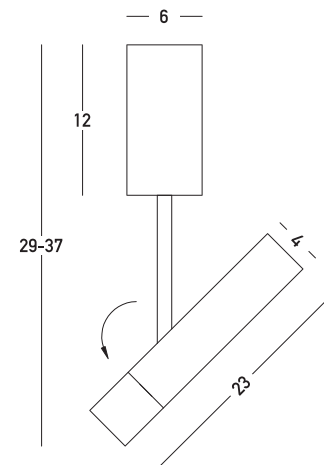

Product Data Sheet

Date: 12/01/2023
www.zambelislights.gr

Code 22028

Color: Sandy Black

Gold Details

Indoor Lighting

Power	4W
Voltage	220-240V
Operating Frequency	50/60Hz
Color Temperature	3000K
Lumen	300Lm
Cri	80
Dimensions	L: 23cm W: 6cm H: 29-37cm
Base	Ø: 6cm H: 12cm
Spot Dimensions	Ø: 4cm L: 23cm
Non Dimmable	<input checked="" type="checkbox"/>
Material	Metal-Aluminum
Beam Angle	40°
Special Feature	Movable Spot

Description

Ceiling LED light with a movable stick made of metal and aluminum, in sandy black shade and gold matte details.

5213010017776

www.zambelislights.gr | www.zambelislights.com
