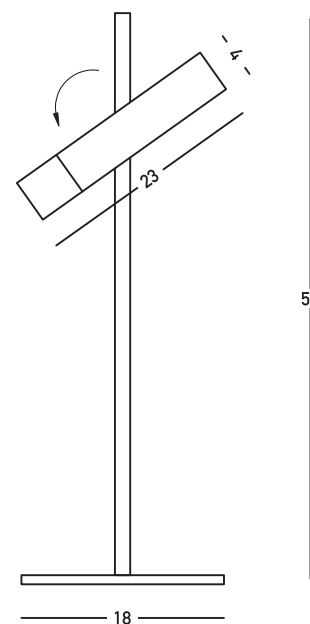

Product Data Sheet

Date: 01/02/2023
www.zambelislights.gr

Code 22030

Color: Sandy Black

Gold Details

Indoor Lighting

| | |
|---------------------|-------------------------------------|
| Power | 4W |
| Voltage | 220-240V |
| Operating Frequency | 50/60Hz |
| Color Temperature | 3000K |
| Lumen | 300Lm |
| Cri | 80 |
| Dimensions | L: 23cm W: 18cm H: 50cm |
| Base | Ø: 18cm H: 0.5cm |
| Spot Dimensions | Ø: 4cm L: 23cm |
| Non Dimmable | <input checked="" type="checkbox"/> |
| Material | Metal-Aluminum |
| Special Feature | Movable Spot |

Description

Table LED light with a movable stick made of metal and aluminum, in a sandy black finish with gold matte details.

www.zambelislights.gr | www.zambelislights.com

5213010017783