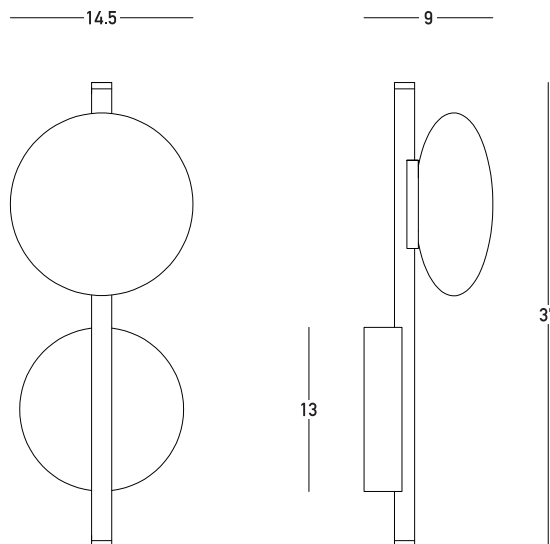

# Product Data Sheet

Date: 17/01/2023  
[www.zambelislights.gr](http://www.zambelislights.gr)

Code 22061

Color: Gold Matte

## Indoor Lighting

Power	7W
Voltage	220-240V
Operating Frequency	50/60Hz
Color Temperature	3000K
Lumen	600Lm
Cri	90
Dimensions	L: 9cm W: 14.5cm H: 37cm
Base	Ø: 13cm L: 3cm
Glass	Ø: 14.5cm L: 5.5cm
Non Dimmable	<input checked="" type="checkbox"/>
Material	Metal-Opal Glass

## Description

Wall LED light made of metal and white opal glass, in a gold matte finishing.

5213010018780