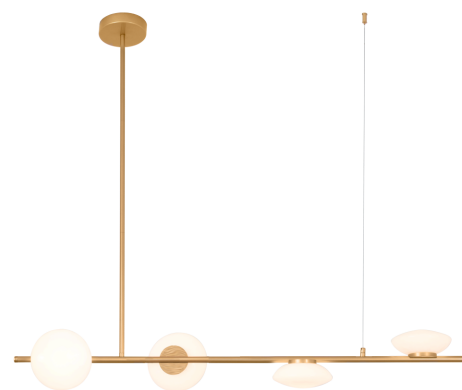

Product Data Sheet

Date: 13/01/2023
www.zambelislights.gr

Code 22062

Color: Gold Matte

Indoor Lighting

Power	23W
Voltage	220-240V
Operating Frequency	50/60Hz
Color Temperature	3000K
Lumen	2300Lm
Cri	90
Dimensions	L: 111.5cm W: 14.5cm H: 37-67-97cm
Base	Ø: 15cm H: 3.2cm
Glasses	Ø: 14.5cm H: 5.5cm
Non Dimmable	<input checked="" type="checkbox"/>
Material	Metal-Opal Glass

Description

Pendant LED light
 made of metal and white opal glass,
 in gold matte shade.

www.zambelislights.gr | www.zambelislights.com

5213010018797