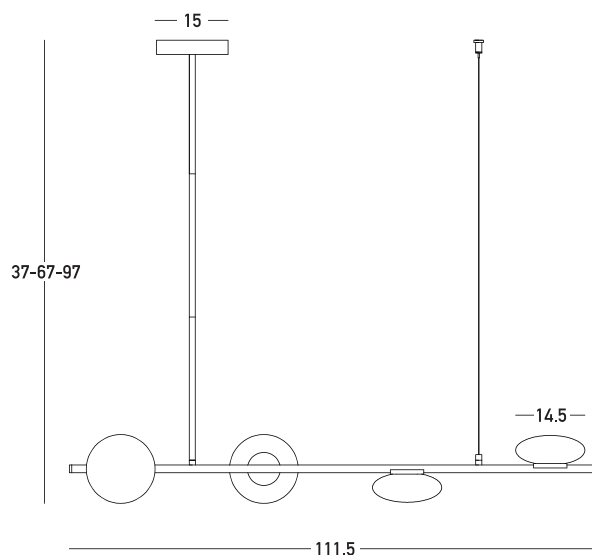

Product Data Sheet

Date: 13/01/2023
www.zambelislights.gr

Code 22062

Color: Gold Matte

Indoor Lighting

Power	23W
Voltage	220-240V
Operating Frequency	50/60Hz
Color Temperature	3000K
Lumen	2300Lm
Cri	90
Dimensions	L: 111.5cm W: 14.5cm H: 37-67-97cm
Base	Ø: 15cm H: 3.2cm
Glasses	Ø: 14.5cm H: 5.5cm
Non Dimmable	<input checked="" type="checkbox"/>
Material	Metal-Opal Glass

Description

Pendant LED light
 made of metal and white opal glass,
 in gold matte shade.

www.zambelislights.gr | www.zambelislights.com

5213010018797