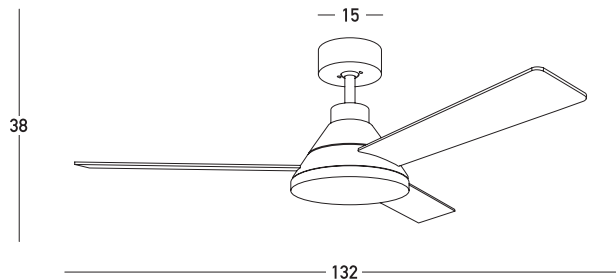

Description

Ceiling Fan with two-sided wooden flaps in brown and light natural wood.

Made of metal, polycarbonate and plywood (MDF). LED technology totaling 22W in hot white 3000K, neutral white 4000K and cold white 6000K.

It has summer and winter modes with 6 speeds and remote control.