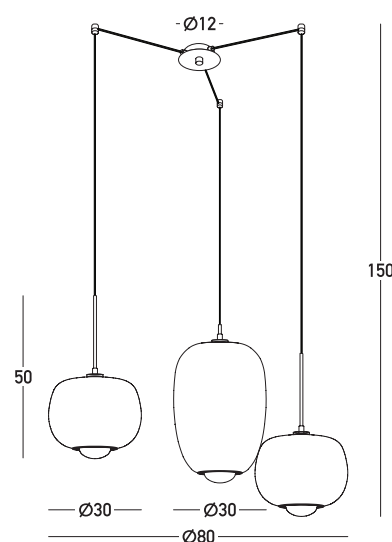

www.zambelislights.gr | www.zambelislights.com

5212031000071