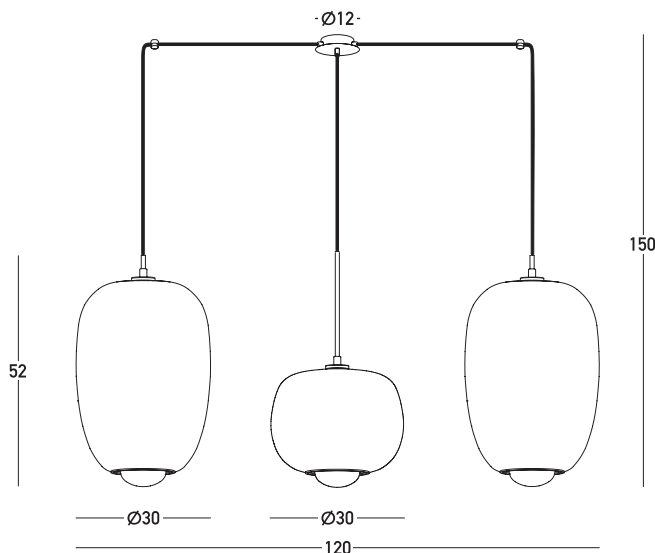

## Indoor Lighting

Bulb	3x G9 LED
Power	7W MAX / Bulb
Voltage	220-240V
Operating Frequency	50/60Hz
Dimensions	Ø: 80cm H: 150cm
Base	Ø: 12cm H: 3cm
Smoked Glasses	Ø: 30cm H: 24cm
	Ø: 30cm H: 43cm
Opal Glasses	Ø: 10.5cm H: 13.5cm
Material	Metal-Smoked Glass Outside
	Opal Glass Inside
Special Feature	150cm Cable Adjustable

## Description

Three-bulbs Pendant light in rail arrangement made of glass and metal, in a sandy black finishing with gold matte details and black smoked glasses outside with opal glasses inside.

5212031000088