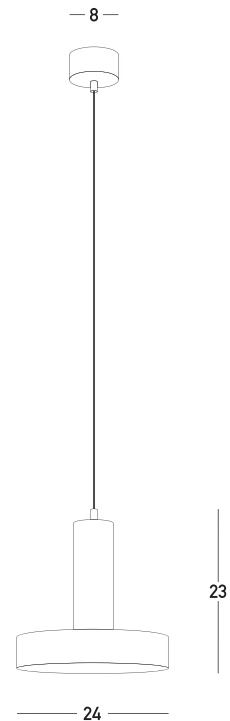

## Product Data Sheet

Date: 12/01/2023  
[www.zambelislights.gr](http://www.zambelislights.gr)

Code 22178

Color: Sandy Black

Painted Gold

### Indoor Lighting

Bulb	1x GU10
Power	25W MAX
Voltage	220-240V
Operating Frequency	50/60Hz
Dimensions	Ø: 24cm H: 23cm
Base	Ø: 8cm H: 3.5cm
Material	Metal-Aluminum
Special Feature	200cm Fabric Cable Adjustable

### Description

Single Pendant light  
 made of metal and aluminum,  
 in a sandy black finish and gold paint.

5212031000361

[www.zambelislights.gr](http://www.zambelislights.gr) | [www.zambelislights.com](http://www.zambelislights.com)