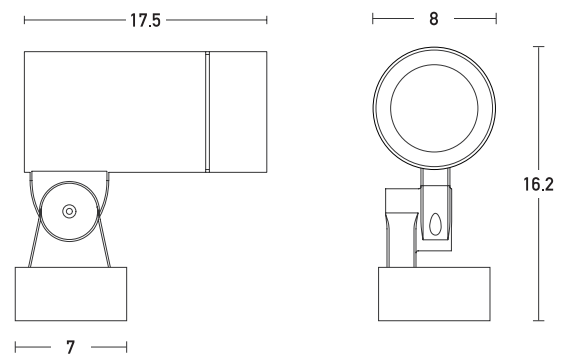

Product Data Sheet

Date: 08/07/2021
www.zambelislights.gr

Code E235-12D

Color: Graphite

Outdoor Lighting

Power	15W
Voltage	220-240V
Operating Frequency	50/60Hz
Color Temperature	3000K
Lumen	1200Lm
Cri	80
IP	65
Dimensions	Ø: 8cm L: 16.2cm
Base	Ø: 7cm
Optic	12°
Material	Aluminium - Tempered Glass

Description

Outdoor Adaptable Led Light
 by Aluminium and Tempered Glass
 in Graphite color with Optical Lens 12°.

5213010014706