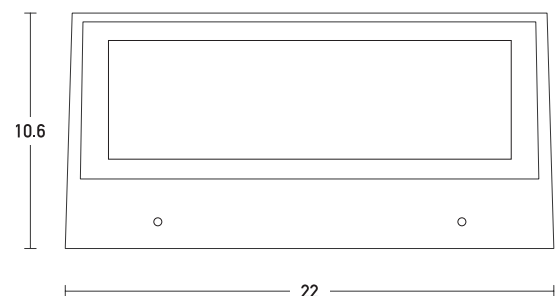

Product Data Sheet

Date: 06/07/2021
www.zambelislights.gr

Code E261

Color: Dark Grey

Outdoor Lighting

Power	2x13W
Voltage	220-240V
Operating Frequency	50/60Hz
Color Temperature	3000K
Lumen	2080Lm
Cri	80
IP	65
Dimensions	L: 10.6cm W: 22cm H: 9cm
Material	Aluminium - Tempered Glass
Special Feature	Up-Down Light

Description

Outdoor Wall Led Light
 by Aluminium and Tempered Glass
 in Dark Grey color.
 Up-Down Light.

5213010013501