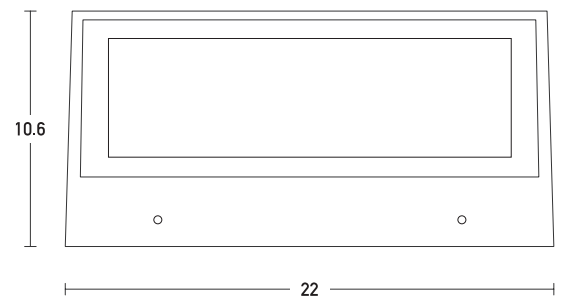

Product Data Sheet

Date: 06/07/2021
www.zambelislights.gr

Code E262

Color: Dark Brown

Outdoor Lighting

Power	2x13W
Voltage	220-240V
Operating Frequency	50/60Hz
Color Temperature	3000K
Lumen	2080Lm
Cri	80
IP	65
Dimensions	L: 10.6cm W: 22cm H: 9cm
Material	Aluminium - Tempered Glass
Special Feature	Up-Down Light

Description

Outdoor Wall Led Light
 by Aluminium and Tempered Glass
 in Dark Brown color.
 Up-Down Light.

5213010013518