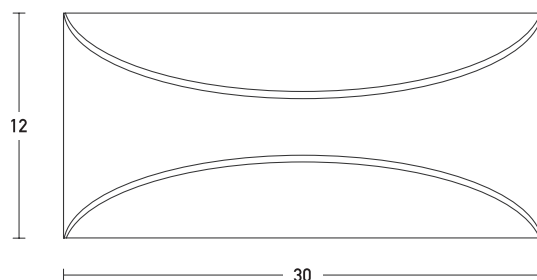

Product Data Sheet

Date: 06/07/2021
www.zambelislights.gr

Code E265

Color: Dark Grey

Outdoor Lighting

Power	12W
Voltage	220-240V
Operating Frequency	50/60Hz
Color Temperature	3000K
Lumen	960Lm
Cri	80
IP	65
Dimensions	L: 9.6cm W: 30cm H: 12cm
Material	Aluminium - Opal PC Diffuser
Special Feature	Up-Down Light

Description

Outdoor Wall Led Light by Aluminium and Opal PC Diffuser in Dark Grey color.
 Up-Down Light.

5213010013549