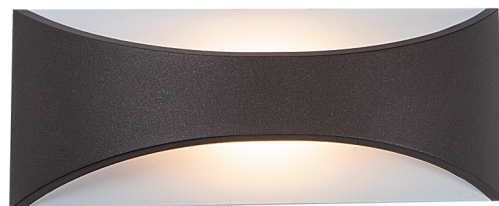

Product Data Sheet

Date: 06/07/2021
www.zambelislights.gr

Code E266

Color: Dark Brown

Outdoor Lighting

Power	12W
Voltage	220-240V
Operating Frequency	50/60Hz
Color Temperature	3000K
Lumen	960Lm
Cri	80
IP	65
Dimensions	L: 9.6cm W: 30cm H: 12cm
Material	Aluminium - Opal PC Diffuser
Special Feature	Up-Down Light

Description

Outdoor Wall Led Light by Aluminium and Opal PC Diffuser in Dark Brown color.
 Up-Down Light.

5213010013556