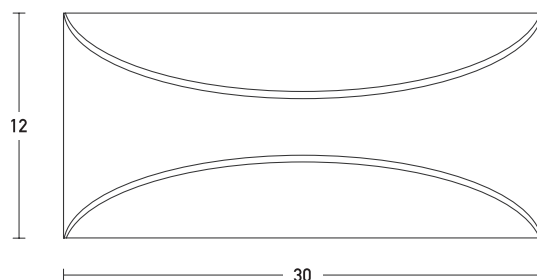

Product Data Sheet

Date: 06/07/2021
www.zambelislights.gr

Code E266

Color: Dark Brown

Outdoor Lighting

Power	12W
Voltage	220-240V
Operating Frequency	50/60Hz
Color Temperature	3000K
Lumen	960Lm
Cri	80
IP	65
Dimensions	L: 9.6cm W: 30cm H: 12cm
Material	Aluminium - Opal PC Diffuser
Special Feature	Up-Down Light

Description

Outdoor Wall Led Light by Aluminium and Opal PC Diffuser in Dark Brown color.
 Up-Down Light.

5213010013556