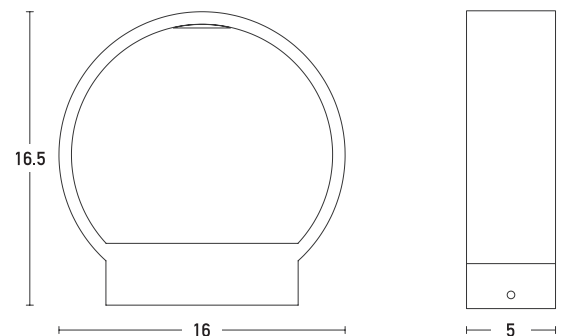

Product Data Sheet

Date: 06/07/2021
www.zambelislights.gr

Code E268

Color: Dark Brown

Outdoor Lighting

Power	6W
Voltage	220-240V
Operating Frequency	50/60Hz
Color Temperature	3000K
Lumen	530Lm
Cri	80
IP	65
Dimensions	L: 16.5cm W: 16cm H: 5cm
Material	Aluminium - Tempered Glass
Special Feature	Up-Down Light

Description

Outdoor Wall Led Light by Aluminium and Tempered Glass in Dark Brown color.
 Up-Down Light.

5213010013570