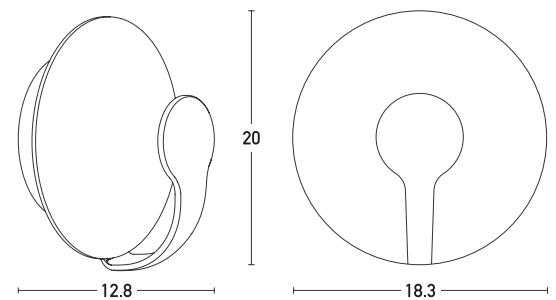

## Product Data Sheet

Date: 06/07/2021  
[www.zambelislights.gr](http://www.zambelislights.gr)

Code E271

Color: Dark Brown

## Outdoor Lighting

Power	12W
Voltage	220-240V
Operating Frequency	50/60Hz
Color Temperature	3000K
Lumen	960Lm
Cri	80
IP	65
Dimensions	L: 12.8cm W: 18.3cm H: 20cm
Material	Aluminium - Glass

## Description

Outdoor Wall Led Light by Aluminium and Glass in Dark Brown color.

5213010013242