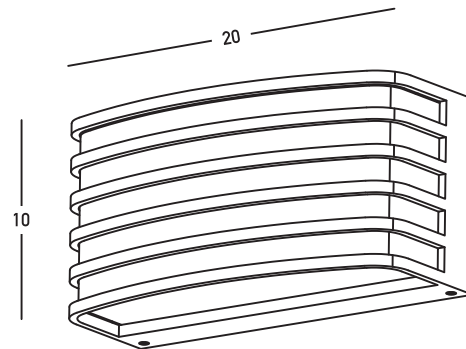

Product Data Sheet

Date: 03/02/2023
www.zambelislights.gr

Code E275

Color: Dark Brown

Outdoor Lighting

Bulb	1x E27
Power	20W MAX
Voltage	220-240V
Operating Frequency	50/60Hz
IP	54
Dimensions	L: 9cm W: 20cm H: 10cm
Material	Aluminum-PC Diffuser

Description

Outdoor Wall light,
made of aluminum and PC Diffuser
in a dark brown finish.

5213010017844

www.zambelislights.gr | www.zambelislights.com