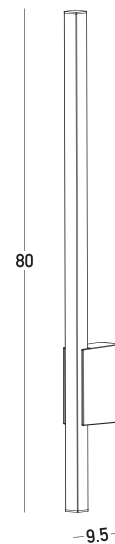

Product Data Sheet

Date: 13/01/2023
www.zambelislights.gr

Code E287

Color: Graphite

Outdoor Lighting

Power	12W
Voltage	220-240V
Operating Frequency	50/60Hz
Color Temperature	3000K
Lumen	1400Lm
Cri	80
IP	65
Dimensions	L: 9.5cm W: 4.5cm H: 80cm
Base	L: 9cm W: 4.5cm H: 12.5cm
Material	Aluminum-PC Diffuser

Description

Outdoor LED wall light
made of aluminum and PC Diffuser,
in a graphite shade.

www.zambelislights.gr | www.zambelislights.com

5213010017967