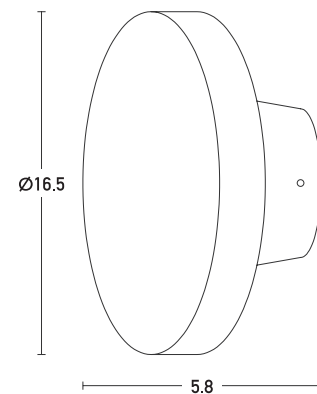

Product Data Sheet

Date: 18/01/2023
www.zambelislights.gr

Code E304

Color: Sandy White

Outdoor Lighting

Power	8W
Voltage	220-240V
Operating Frequency	50/60Hz
Color Temperature	3000K
Lumen	720Lm
Cri	80
IP	65
Dimensions	Ø: 16.5cm L: 5.8cm
Material	ABS-PC Diffuser

Description

Outdoor Wall light with integrated LED made of ABS and PC Diffuser in a sandy white finishing.

5213010019909

www.zambelislights.gr | www.zambelislights.com